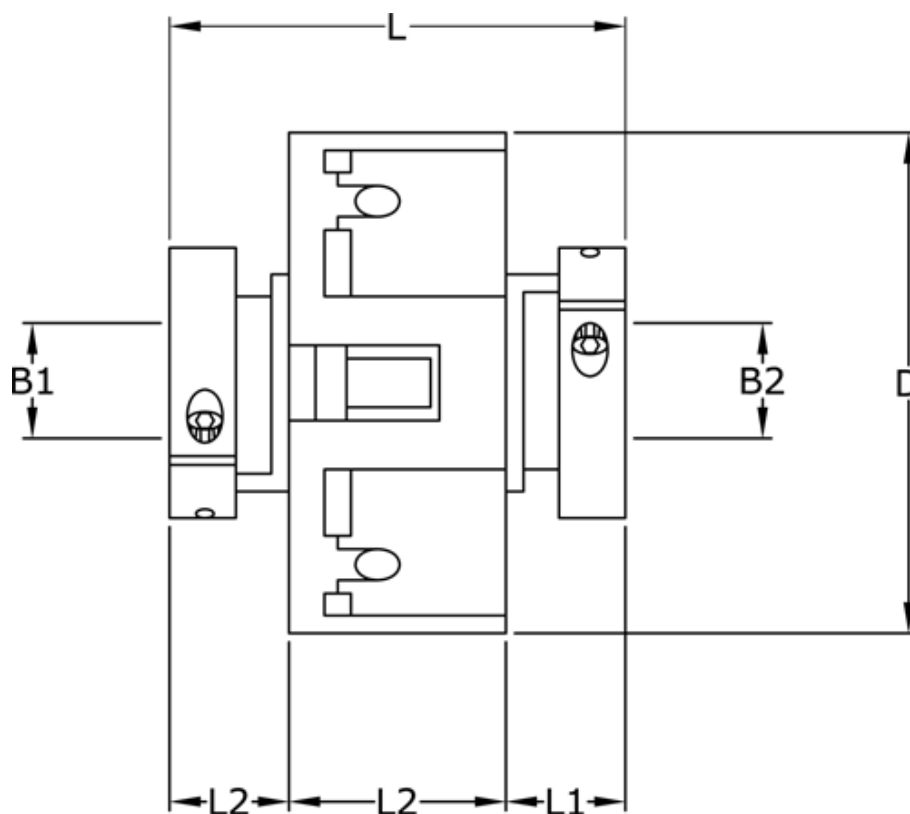

# Data Sheet

Article number: 3322205412228

Description: Uni-Lat Coupling size 205.41.22.28  
clamp hub, bore 6/8 mm

## Measures

|       |        |
|-------|--------|
| B1    | = 6    |
| B2    | = 8    |
| D     | = 41   |
| L     | = 38.1 |
| L1    | = 13.5 |
| L2    | = 11.2 |
| Screw | = M4   |